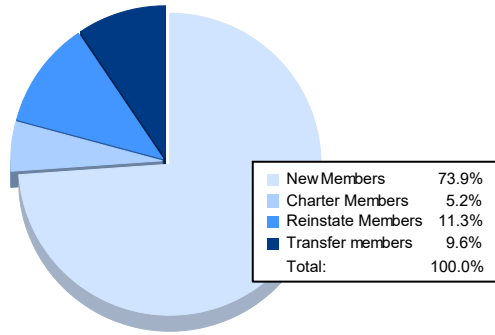

Year	New Clubs	Dropped Clubs	Gain/ Loss Clubs	New Members	Charter Members	Reinstate Members	Transfer Members	Total Member Added	Total Members Dropped	Gain/ Loss Members
2016-2017	0	0	0	136	0	1	6	143	115	28
2017-2018	1	0	1	150	50	6	15	221	178	43
2018-2019	0	0	0	144	0	8	5	157	148	9
2019-2020	1	1	0	78	23	12	10	123	224	-101
2020-2021	0	0	0	85	6	13	11	115	157	-42
<b>Average</b>	<b>0</b>	<b>0</b>	<b>0</b>	<b>119</b>	<b>16</b>	<b>8</b>	<b>9</b>	<b>152</b>	<b>164</b>	<b>-13</b>

### Membership Composition June 2021 Cumulative