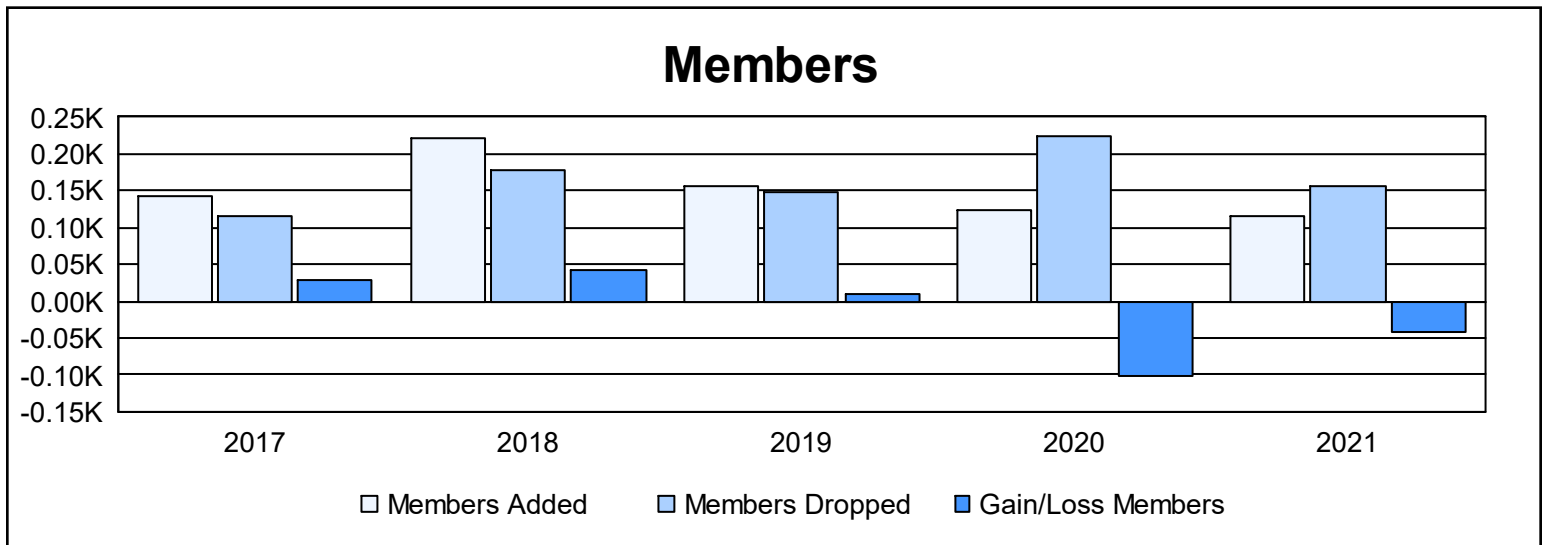

Year	New Clubs	Dropped Clubs	Gain/ Loss Clubs	New Members	Charter Members	Reinstate Members	Transfer Members	Total Member Added	Total Members Dropped	Gain/ Loss Members
2016-2017	0	0	0	136	0	1	6	143	115	28
2017-2018	1	0	1	150	50	6	15	221	178	43
2018-2019	0	0	0	144	0	8	5	157	148	9
2019-2020	1	1	0	78	23	12	10	123	224	-101
2020-2021	0	0	0	85	6	13	11	115	157	-42
<b>Average</b>	<b>0</b>	<b>0</b>	<b>0</b>	<b>119</b>	<b>16</b>	<b>8</b>	<b>9</b>	<b>152</b>	<b>164</b>	<b>-13</b>

### Membership Composition June 2021 Cumulative