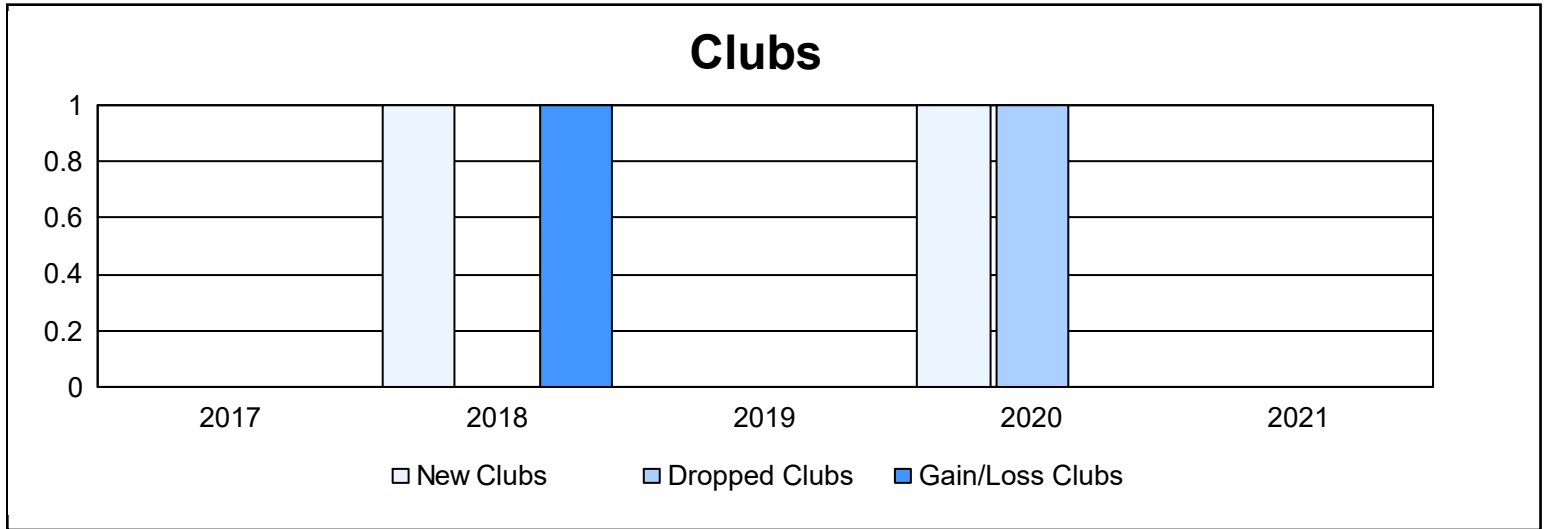

Year	New Clubs	Dropped Clubs	Gain/ Loss Clubs	New Members	Charter Members	Reinstate Members	Transfer Members	Total Member Added	Total Members Dropped	Gain/ Loss Members
2016-2017	0	0	0	136	0	1	6	143	115	28
2017-2018	1	0	1	150	50	6	15	221	178	43
2018-2019	0	0	0	144	0	8	5	157	148	9
2019-2020	1	1	0	78	23	12	10	123	224	-101
2020-2021	0	0	0	85	6	13	11	115	157	-42
<b>Average</b>	<b>0</b>	<b>0</b>	<b>0</b>	<b>119</b>	<b>16</b>	<b>8</b>	<b>9</b>	<b>152</b>	<b>164</b>	<b>-13</b>

### Membership Composition June 2021 Cumulative